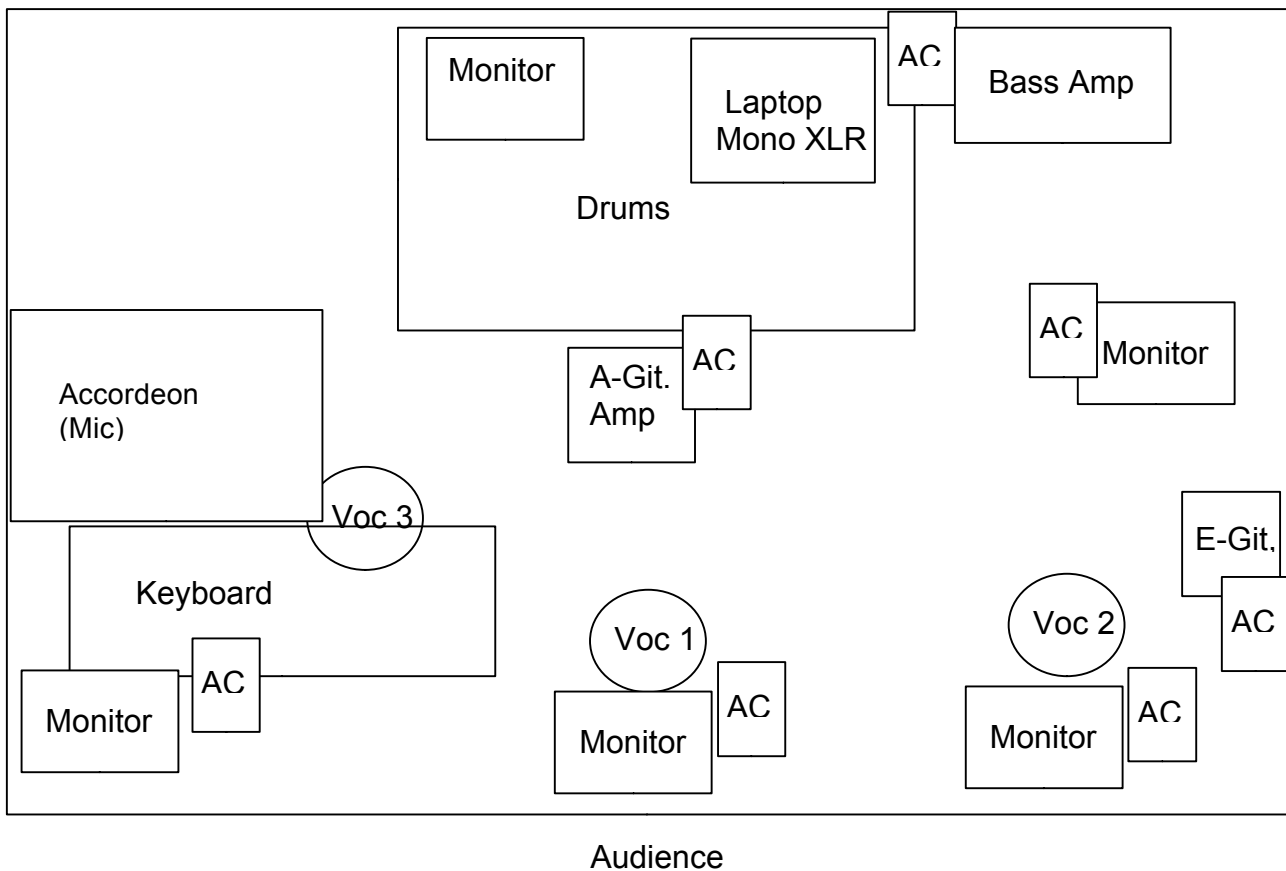

Setup

Usually:

1 x Drums (& Backingtracks)

1 x Bass

1 x E-Git & Voc

1 x Keys/Accordeon & Voc

1 x A-/E-Git & LeadVoc

Please note: As We Invented Paris are a collective of musicians, there are are gigs in ever-changing constellations.

Stage plot

„AC“ = power socket

Channels

Channel	Instrument	Microfon	Comment
1	Kick	D112	
2	Snare	SM57	
3	HiHat	Condenser	
4	Overhead	Condenser	1 or 2
5	Floor Tom	Tom Clip	
6	Bass	Mic	
7 +8	Keyboard	2 x DI Box	
9	Accordeon	SM 57	
10	Laptop	XLR input	
11	E-Git. Amp	SM57	
12	A-Git. Amp	SM57	
13	Vocals 1	SM58	
14	Vocals 2	SM58	
15	Vocals 3	SM58	
16	2. E-Git Amp	SM57	optional
17	Cello	DI Box	optional

Sonstiges

We will bring our own stage design with us: a town's silhouette, made of illuminated wooden walls (movable). It's a shadow play which consists of several pieces, so the whole construction is very variable and can be reduced or extended depending on the club's size.

We also work with a diascope / dia projector on stage and bring our own 'screen'. There's not much technical complexity: Only a socket is needed. The band manages the dia projector itself.

Travel Party